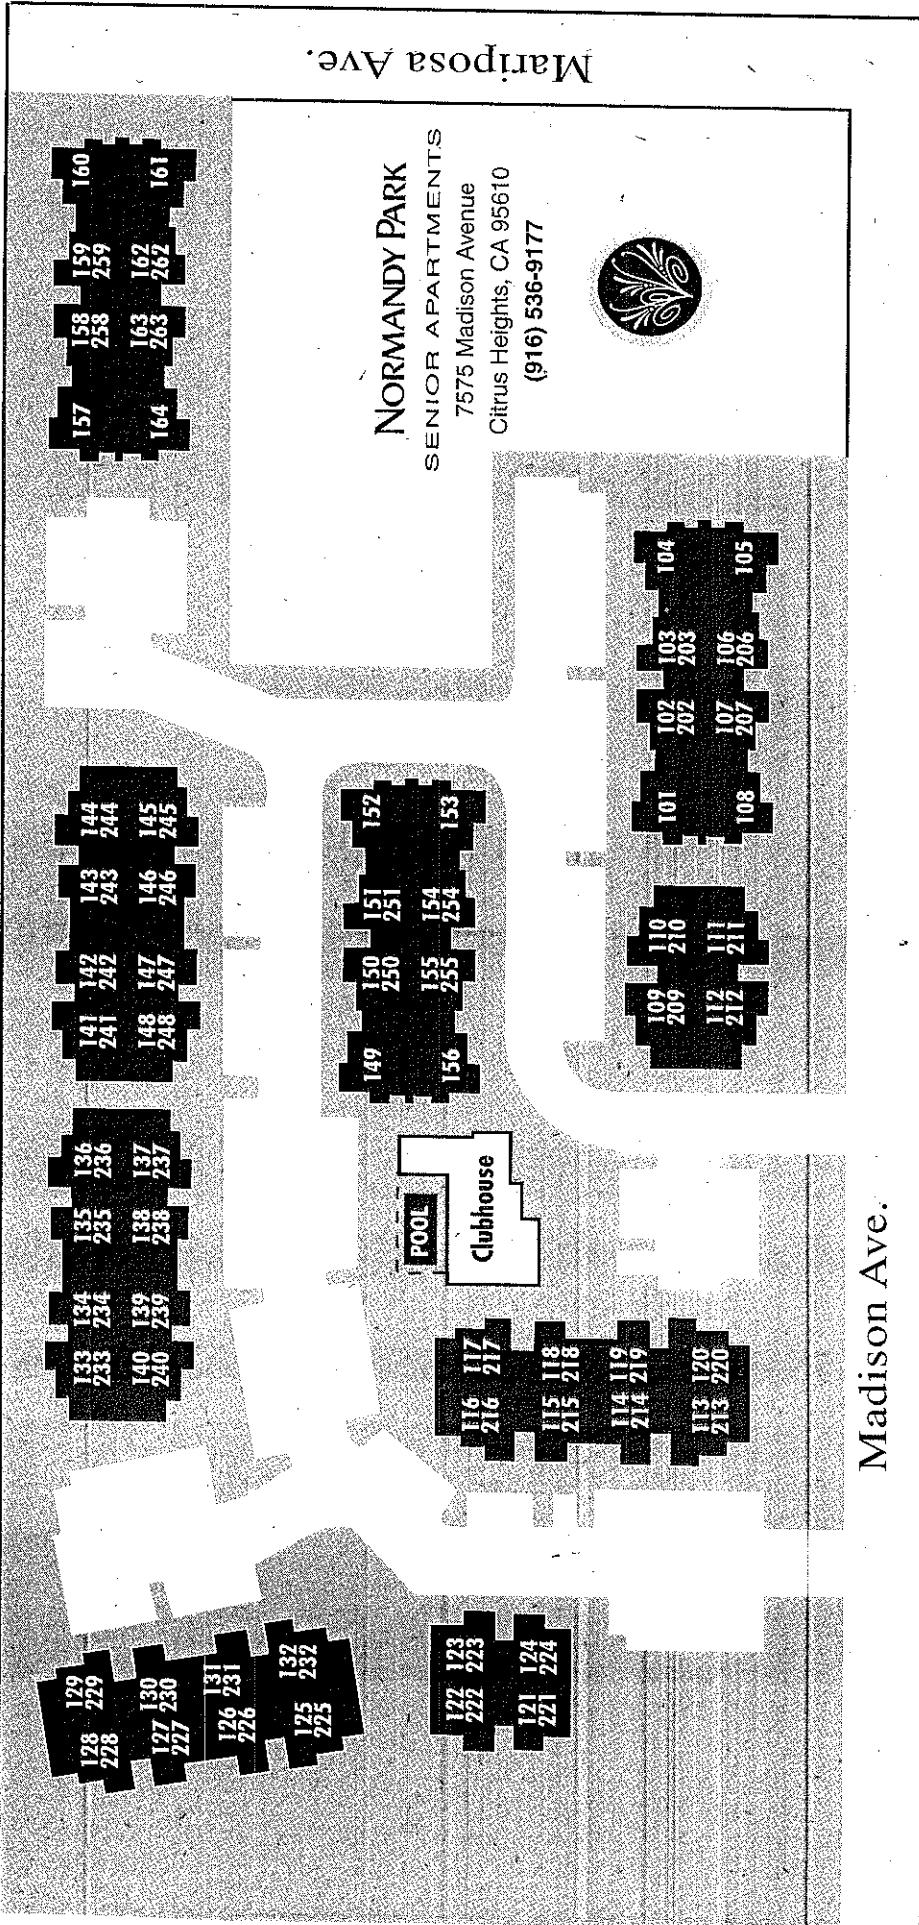

COMMUNITY MAP

NORMANDY PARK
 SENIOR APARTMENTS
 7575 Madison Avenue
 Citrus Heights, CA 95610
 (916) 536-9177

*NOTE: SQUARE FOOTAGE IS APPROXIMATE. *ALL DRAWINGS NOT TO SCALE